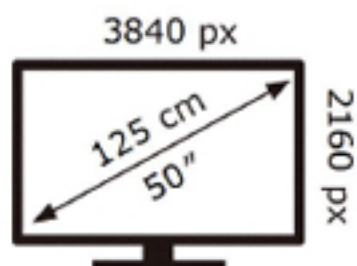

ENERG

SAMSUNG

GU50CU8079U

71 kWh/1000h

ABCDEF **G**

124 kWh/1000h

2019/2013