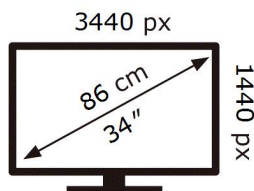

ENERG

SAMSUNG

C34G55TWWR

37 kWh/1000h

ABCDEF **G**

HDR

55 kWh/1000h

2019/2013