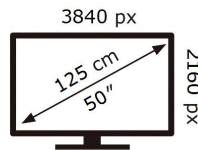

ENERGY

SAMSUNG

GQ50LS03AAU

87 kWh/1000h

ABCDEF **G**

123 kWh/1000h

2019/2013