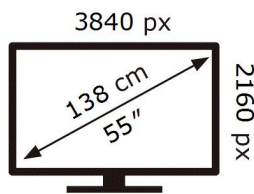

**ENERG**

**SAMSUNG**

GQ55Q72CAT

**82** kWh/1000h

ABCDEF **G**

**HDR**

**169** kWh/1000h

2019/2013