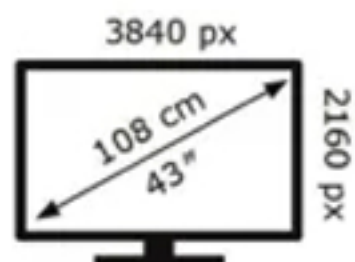

ENERG

SAMSUNG

GQ43Q72BAU

65 kWh/1000h

ABCDEF **G**

101 kWh/1000h

2019/2013