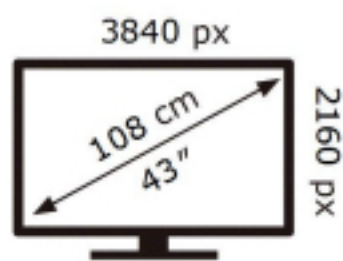

ENERG

SAMSUNG

GQ43LS01BBU

74 kWh/1000h

ABCDEF **G**

117 kWh/1000h

2019/2013