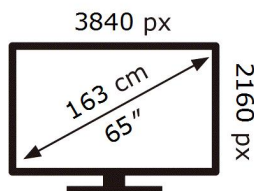

ENERG

SAMSUNG

GQ65QN92AAT

102 kWh/1000h

ABCDEF **G**

260 kWh/1000h

2019/2013