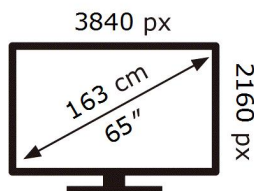

ENERG

SAMSUNG

GQ65Q70BAT

96 kWh/1000h

ABCDEF **G**

219 kWh/1000h

2019/2013