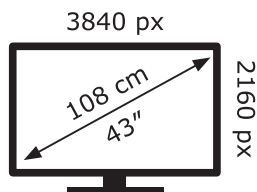

ENERG ⚡

LG Electronics

43UQ80009LB

54 kWh/1000h

ABCDEF**G**

77 kWh/1000h

2019/2013