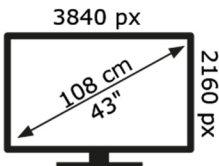

# ENERGY

JVC

LT-43VU2255

**54** kWh/1000h

ABCDEF **G**

**88** kWh/1000h

2019/2013

50651242