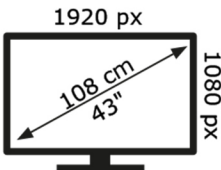

ENERGY

JVC

LT-43VFE5155

42 kWh/1000h

ABCDEF **G**

60 kWh/1000h

2019/2013

50651169