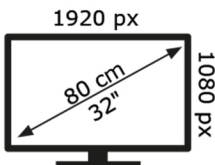

ENERG

JVC

LT-32VF5158

26 kWh/1000h

ABCDEF **G**

45 kWh/1000h

50670214

2019/2013