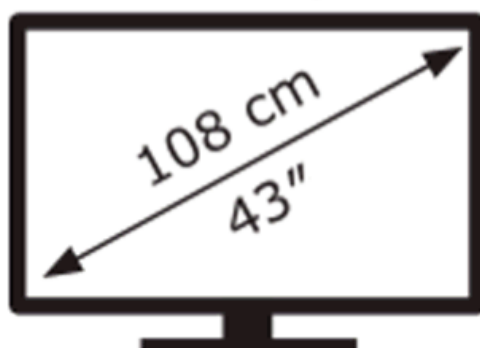

ENERG

Hisense

43A7KQ

54 kWh/1000h

ABCDEF**G**

90 kWh/1000h

3840 px

2160 px