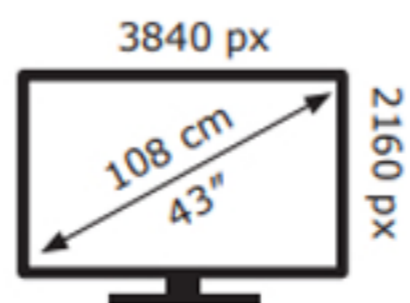

ENERG ⚡

Hisense

43A6K

50 kWh/1000h

ABCDEF**G**

60 kWh/1000h

2019/2013