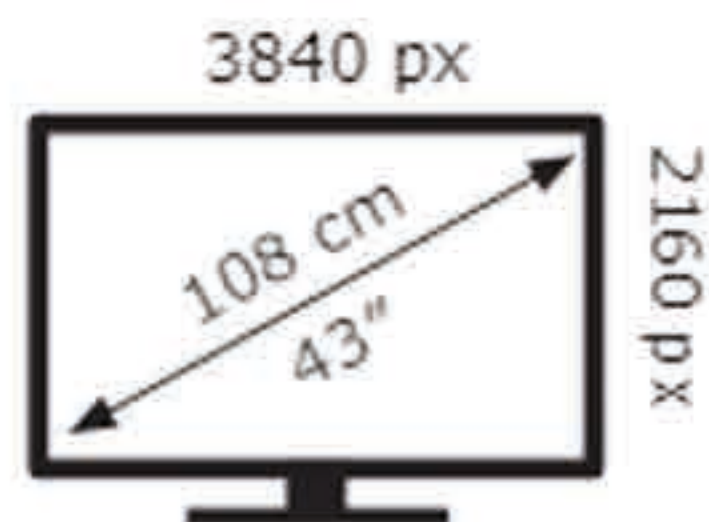

# ENERG

Coocaa

43R5GY

**50** kWh/1000h

ABCDEF**G**

**100** kWh/1000h

2019/2013