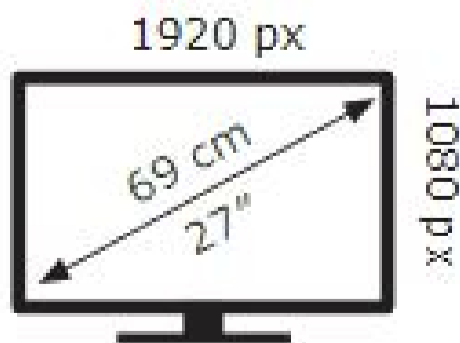

ENERG

ViewSonic

VS19536(VX2779-HD-PR
O)

20 kWh/1000h

ABCDEF**G**

28 kWh/1000h

2019/2013