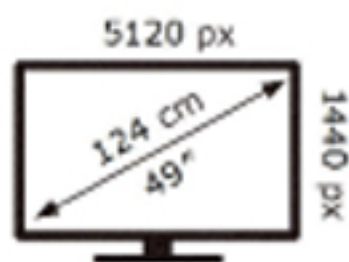

# ENERG

SAMSUNG

C49G95TSSP

**45** kWh/1000h

ABCDEF **G**

**119** kWh/1000h

2019/2013