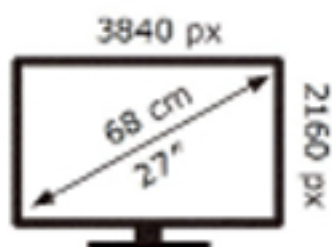

ENERG

SAMSUNG

S27A800UNU

30 kWh/1000h

ABCDEF **G**

37 kWh/1000h

2019/2013