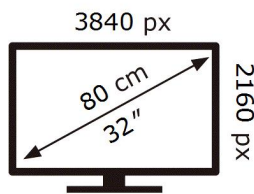

ENERG

SAMSUNG

S32BM700UU

40 kWh/1000h

ABCDEF **G**

HDR

57 kWh/1000h

2019/2013