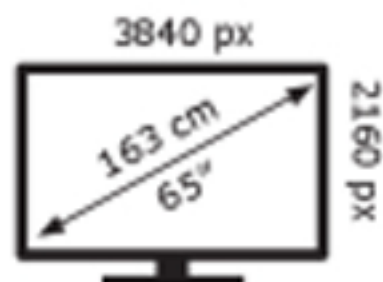

ENERG ⚡

SAMSUNG

BE65A-H

135 kWh/1000h

ABCDEF**G**

181 kWh/1000h

2019/2013