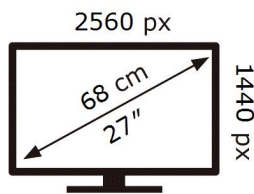

ENERG

SAMSUNG

S27AG500NU

30 kWh/1000h

ABCDEF **G**

HDR

50 kWh/1000h

2019/2013