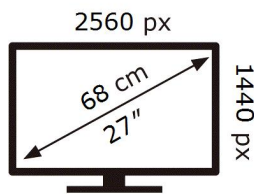

ENERG

SAMSUNG

S27A600NWU

21 kWh/1000h

ABCDEF **G**

32 kWh/1000h

2019/2013