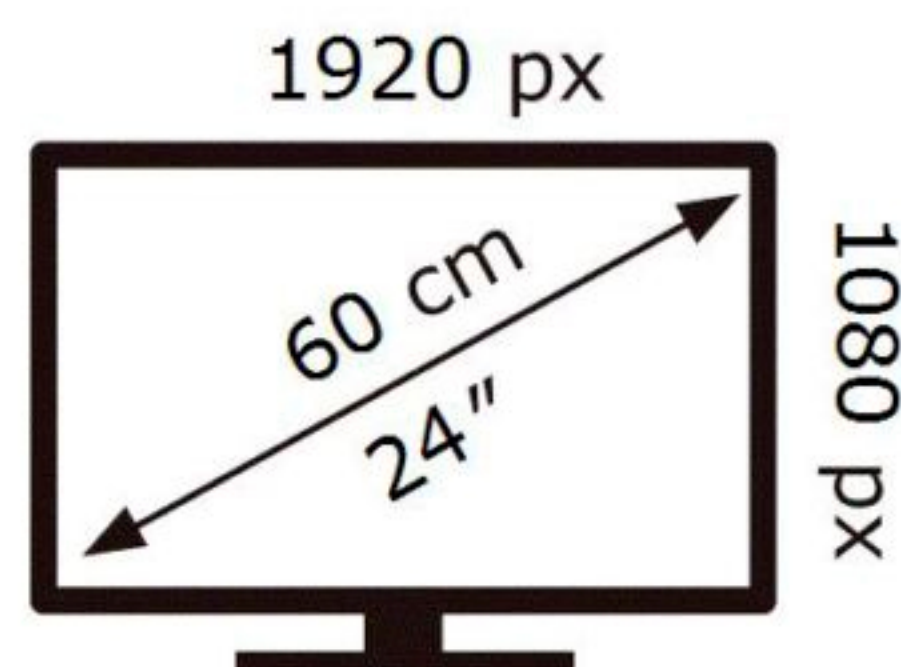

ENERG

SAMSUNG

S24R652FDU

18 kWh/1000h

2019/2013