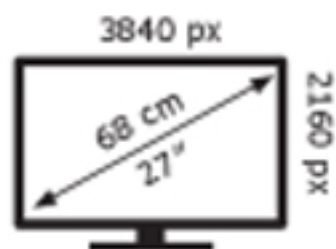

ENERG ⚡

LG Electronics

27UP850N

32 kWh/1000h

ABCDEF**G**

49 kWh/1000h

2019/2013