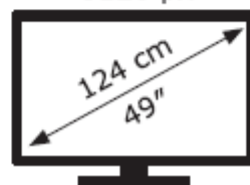

# ENERG

LG Electronics

49WL95C-WE

**55** kWh/1000h

ABCDEF**G**

**77** kWh/1000h

5120 px

1440 px