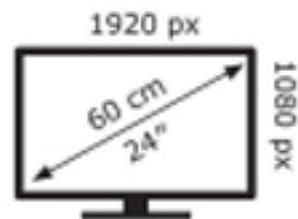

LG Electronics

24GN650

21 kWh/1000h

ABCDEF**G**

31 kWh/1000h

2019/2013