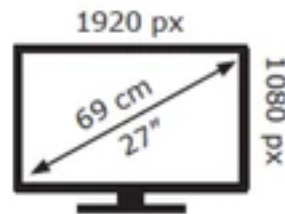

ENERG ⚡

LG Electronics

27BL650C

19 kWh/1000h

2019/2013