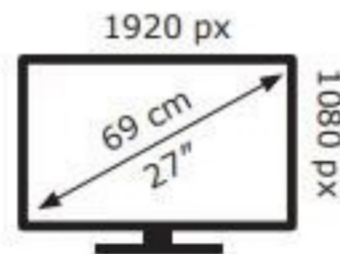

ENERG ⚡

LG Electronics

27BK55YP

20 kWh/1000h

2019/2013