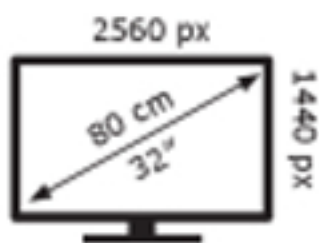

ENERG ⚡

LG Electronics

32GQ850

33 kWh/1000h

ABCDEF**G**

79 kWh/1000h

2019/2013