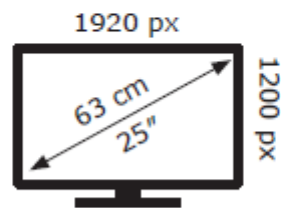

ENERG

LG Electronics

25BL55WY

21 kWh/1000h

2019/2013