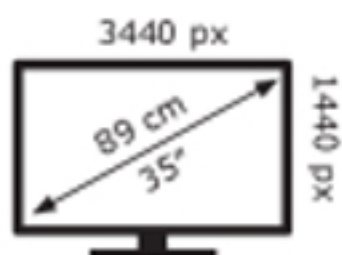

ENERG

LG Electronics

35WN75C

39 kWh/1000h

ABCDEF **G**

44 kWh/1000h

2019/2013