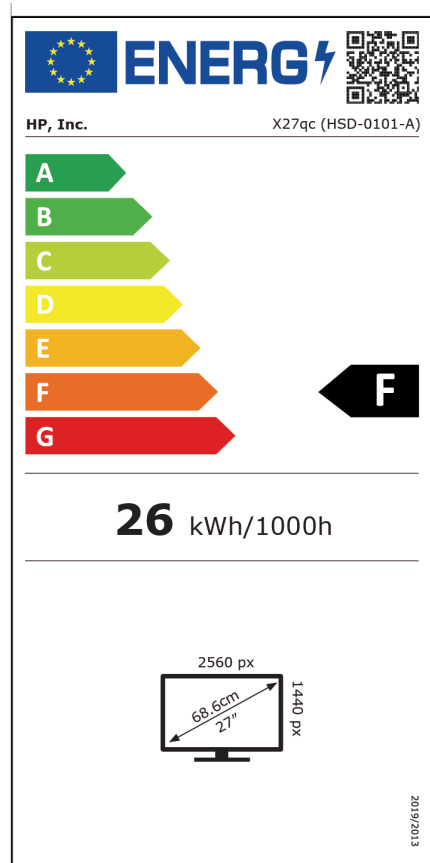

0,2331 mm x 0,2331 mm

Kontrastverhältnis

3000:1

Kontrast

10000000

Schwenk

No swivel

Drehen

No pivot

Licht mit

Ja, HP Eye

Blendenl

3-seitige l

Integrier

Nein

Härte

3H

Höhenve

100 mm

Abnehm

Yes

Neigung

-5 bis +20

Pixel pro

109 ppi

Bildschir

8 Bit

Art der H

Kantenbeleuchtung

Krümmung