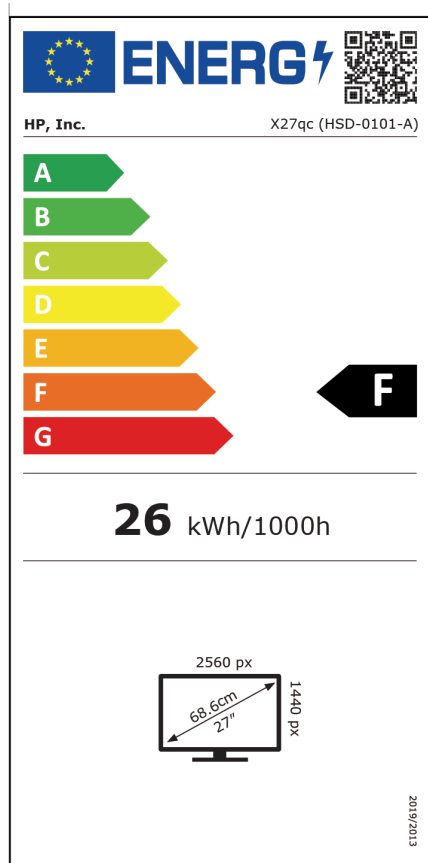

DisplayPort™

1 DisplayPort™ 1.4

Multimedi

Mikrofon

Nein

Lautspre

Nein

Gewich

Gewicht

6,9 kg

Paketge

10,8 kg

Abmess

Mindesta

61,13 x 8,

Paketab

68,8 x 22,

Akku u

Stromver

100 bis 24

Energiev

70 W (ma

Stromver

70 W (ma

Stromver

26 kWh

Stromver

0,5 W (Sta

Stromverbrauch (ausgeschaltet)