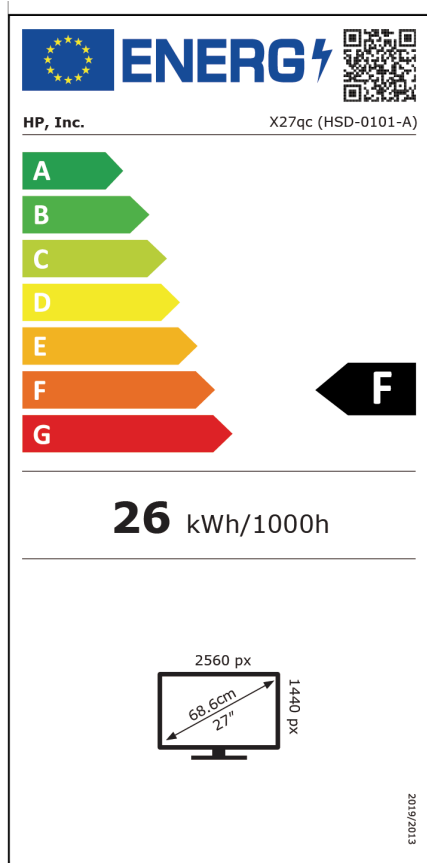

VORRÄTIG Lieferung in 48 Std.

Mit un
länger
Panel-
von 1 r
Gamir

Sehen f

Mehr Plat:
Farbspekt

Gaming

Das gewö
energieri
Fuß an.

Flüssige

Erlebe ein
reibungsk

Ein vera

Die Verpa

KOMBI

st du
-
szeit

eres

tellbaren

ße

sehen.

Empfohlene Kombi-Pakete

HP X27qc QHD-Gaming-Monitor 68,6 cm (27") + 3 Jahre Carepack