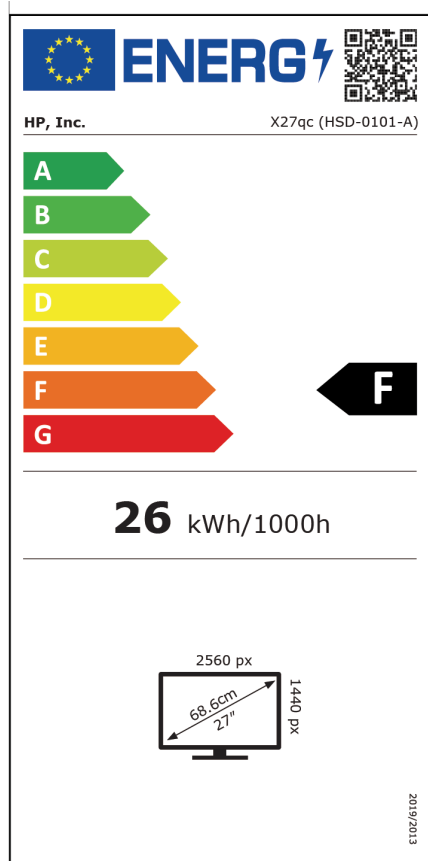

3,67 €

zzgl. MwSt. & Versandkosten

IN DEN WARENKORB

Eyesafe

Eyesafe®-
zum Schu
über einer

Anpassl

Stelle deir

Nachha

HP findet
Recyclingi

VA-Pan

Erhalte eir

1,500R C

Eine dram

165 Hz A

Gestocher

AMD Fr

Dank hoh
Technolog

Mit Kon

Schließe r

1 Millise

Eliminiert
passiert.[i

Reaktio

Bewegung

OMEN Gaming Hub

Der OMEN Gaming Hub ist dein zentraler Punkt für ein erstklassiges Gaming-Erlebnis. Mit Softwareverbesserungen,

idards
arbeiten

ig mehr

trast.

ig.[a]

irm