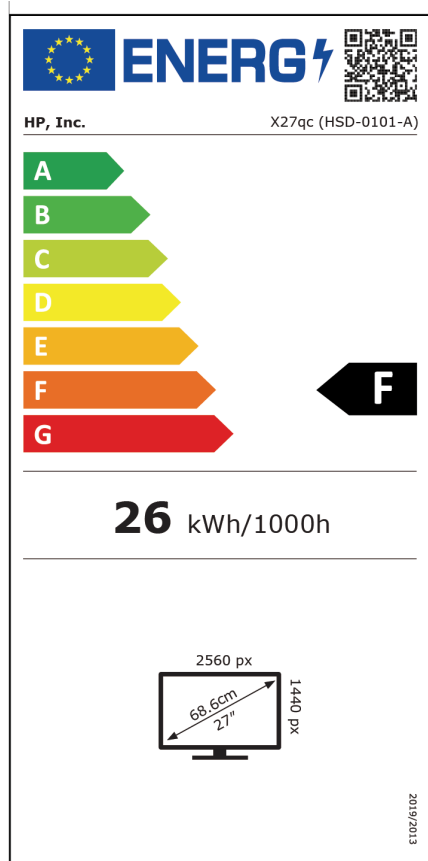

QHD-Inhalte (Quad High-Definition) erforderlich.,[5] 100 % der Außenverpackung und Polster aus Wellpappe werden aus zertifizierten und recycelten Fasern aus nachhaltigen Quellen hergestellt. Die Kunststoffpolster sind aus >90 % recyceltem Kunststoff hergestellt.

MERKMALE

[f] Faser
Unterstützt
von mindestens
dem Kauf

TECHN

[1] Alle tatsächli

mit
holrate
ät vor

Die

n
ung |

entsp