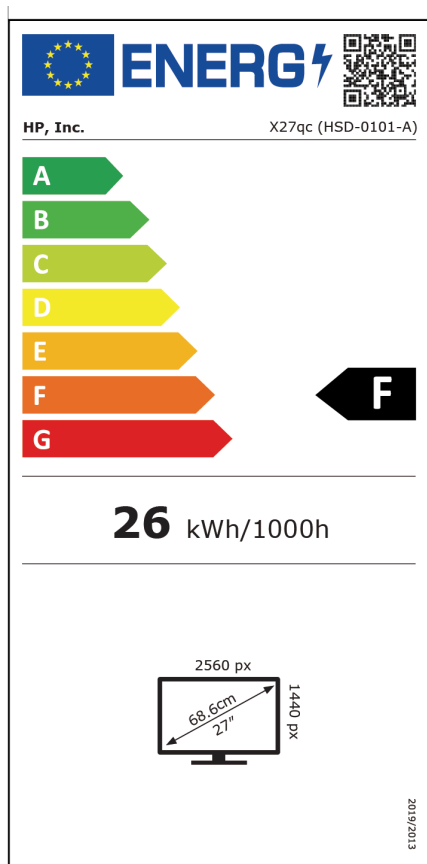

< ZURÜCK

The image shows an Energy Label for the HP X27qc (HSD-0101-A) monitor. At the top left is the European Union flag and the word "ENERGY" with a lightning bolt. To the right is a QR code. Below this, the manufacturer "HP, Inc." and the model "X27qc (HSD-0101-A)" are listed. A vertical scale of energy efficiency classes from A (green) to G (red) is shown, with a black arrow pointing to class F. Below the scale, the energy consumption is stated as "26 kWh/1000h". At the bottom, a diagram of the monitor displays its resolution (2560 px by 1440 px), diagonal size (68.6 cm / 27"), and a date "2019/2013".

HDMI

1 HDMI 2.1

Audioan:

1 3,5-mm

Kartenlesegerät

Nein

DisplayPort™

1 DisplayPort™ 1.4

Stromver

100 bis 24

Energiev

70 W (ma

Stromver

70 W (ma

Stromver

26 kWh