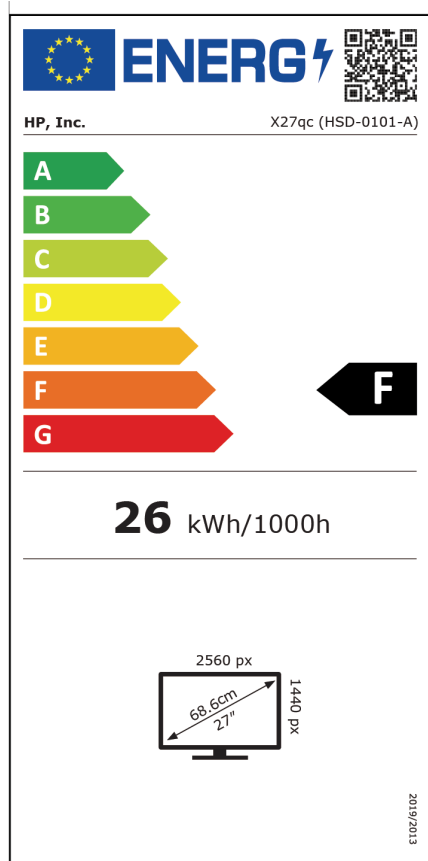

< ZURÜCK

The image shows an Energy Label for the HP X27qc (HSD-0101-A) monitor. At the top left is the European Union flag and the word "ENERGY" with a lightning bolt. To the right is a QR code. Below this, the manufacturer "HP, Inc." and the model "X27qc (HSD-0101-A)" are listed. A vertical scale of energy efficiency classes from A (green) to G (red) is shown, with a black arrow pointing to class F. Below the scale, the energy consumption is stated as "26 kWh/1000h". At the bottom, a diagram of the monitor displays its resolution (2560 px by 1440 px), diagonal size (68.6 cm / 27"), and a date "2019/2013".

Stromver

100 bis 24

Energiev

70 W (ma

Stromver

70 W (ma

Stromver

26 kWh

Energieeff

F

Externe I

<https://ep>

Kamera

Webcam

Keine inte

ÜBERS