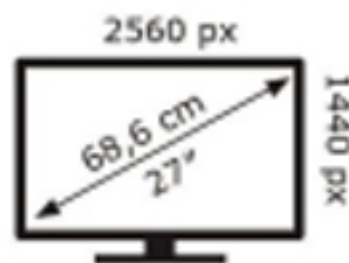

# ENERG

HP, Inc.

HP OMEN 27I(HSD-0048-L)

**64** kWh/1000h

2019/2013