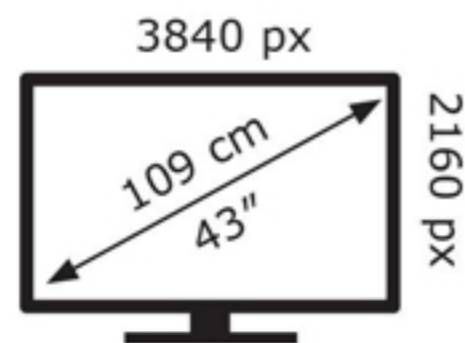

ENERG

ASUS

XG438QR

68 kWh/1000h

ABCDEF **G**

92 kWh/1000h

2019/2013