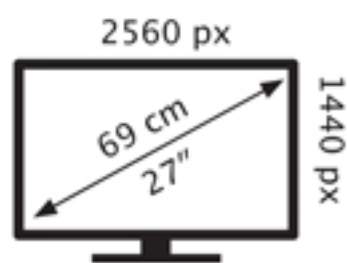

ENERG

acer

VG272U V

32 kWh/1000h

ABCDEF G

60 kWh/1000h

2019/2013