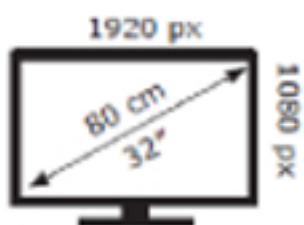

**ENERG** 

LG Electronics

32MP60G

**24** kWh/1000h

2019/2013