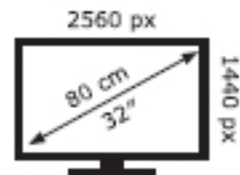

LG Electronics

32GP850

31 kWh/1000h

ABCDEF**G**

50 kWh/1000h

2019/2013