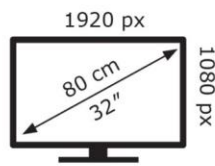

LG Electronics

32MN500M

24 kWh/1000h

2019/2013