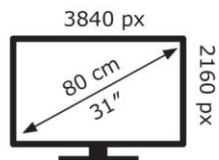

LG Electronics

32UN500

35 kWh/1000h

ABCDEF**G**

52 kWh/1000h

2019/2013