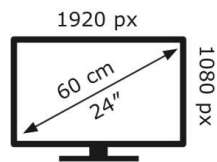

ENERG ⚡

LG Electronics

24BN650Y

19 kWh/1000h

2019/2013