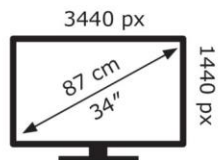

LG Electronics

34WN750

37 kWh/1000h

ABCDEF**G**

49 kWh/1000h

2019/2013