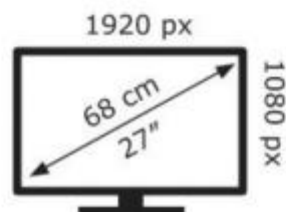

# ENERGY

LG Electronics

27GN750

**23** kWh/1000h

ABCDEF **G**

**37** kWh/1000h

2019/2013