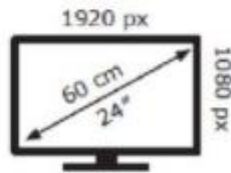

ENERG

LG Electronics

24GL650

21 kWh/1000h

2019/2013