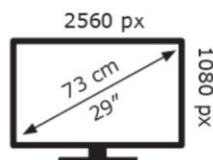

LG Electronics

29WL500

26 kWh/1000h

ABCDEF**G**

25 kWh/1000h

2019/2013