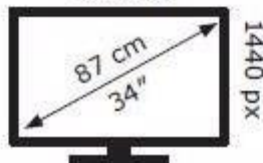

ENERG

LG Electronics

34WL850

40 kWh/1000h

ABCDEF **G**

57 kWh/1000h

3440 px

2019/2013