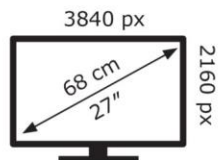

LG Electronics

27UL600

27 kWh/1000h

ABCDEF**G**

37 kWh/1000h

2019/2013