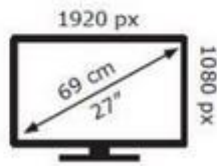

LG Electronics

27MK430H

23 kWh/1000h

2019/2013