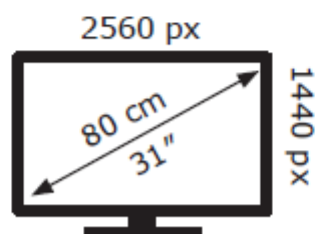

# ENERG

LG Electronics

32GK650F

**38** kWh/1000h

2019/2013