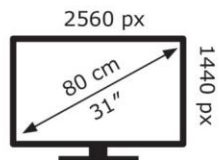

LG Electronics

32GK850F

39 kWh/1000h

ABCDEF**G**

49 kWh/1000h

2019/2013