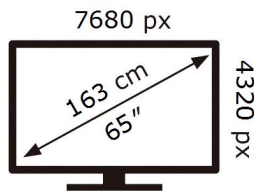

ENERG

SAMSUNG

GQ65QN800CT

112 kWh/1000h

ABCDEF **G**

397 kWh/1000h

2019/2013